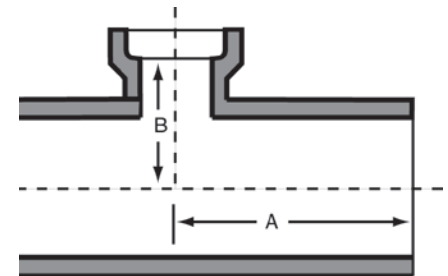

Pipe Fittings – Repair Ys & Ts

Repair Ys

Barrel I.D.	Spur I.D.	Laying Length	Approximate Dimensions		Approximate Weight (lbs.)
			A	B	
6"	6"	2'	14"	10.50"	44
8"	6"			10.25"	58
8"	8"			12.75"	61
10"	6"			11.25"	85
10"	8"			14.75"	88
12"	6"			14.25"	112

Repair Ts

Barrel I.D.	Spur I.D.	Laying Length	Approximate Dimensions		Approximate Weight (lbs.)
			A	B	
6"	6"	2'	12"	6"	42
8"	6"			7"	54
8"	8"			8"	56
10"	6"			8.5"	80
10"	8"			9"	93
12"	6"			9.5"	111

Repair Y