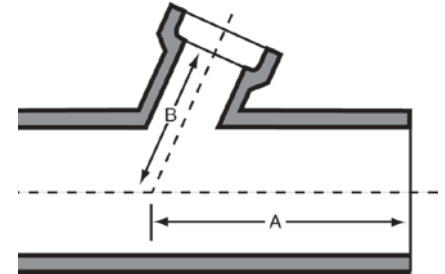

Pipe Fittings – Repair Ys & Ts

Repair Ys

Barrel I.D.	Spur I.D.	Laying Length	Approximate Dimensions		Approximate Weight (lbs.)
			A	B	
6"	6"	2'	14"	10.50"	44
8"	6"			10.25"	58
8"	8"			12.75"	61
10"	6"			11.25"	85
10"	8"			14.75"	88
12"	6"			14.25"	112

Repair Ts

Barrel I.D.	Spur I.D.	Laying Length	Approximate Dimensions		Approximate Weight (lbs.)
			A	B	
6"	6"	2'	12"	6"	42
8"	6"			7"	54
8"	8"			8"	56
10"	6"			8.5"	80
10"	8"			9"	93
12"	6"			9.5"	111

Repair Y